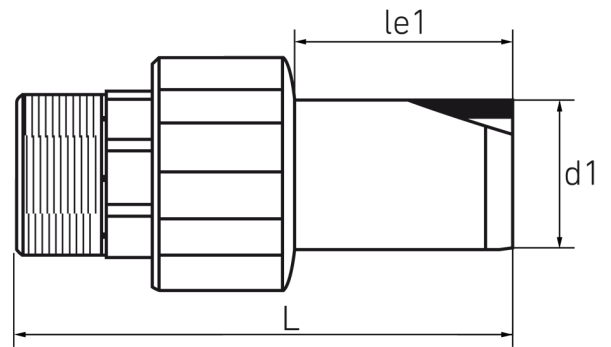

TRANSITION FITTING PE/ BRASS

male thread

PE100

SDR 11

Art. No.	d1 [mm]	le1 [mm]	L [mm]	kg
4150401100630000	63	67	142	0,8

For questions, please feel free to contact us at: Tel. + 49 281 98 414 - 0