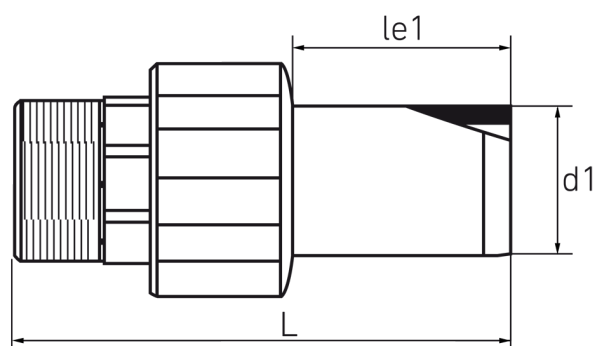

TRANSITION FITTING PE/ BRASS

male thread

PE100

SDR 11

Art. No.	d1 [mm]	le1 [mm]	L [mm]	kg
4150401100750000	75	76	156	1,2

For questions, please feel free to contact us at: Tel. + 49 281 98 414 - 0