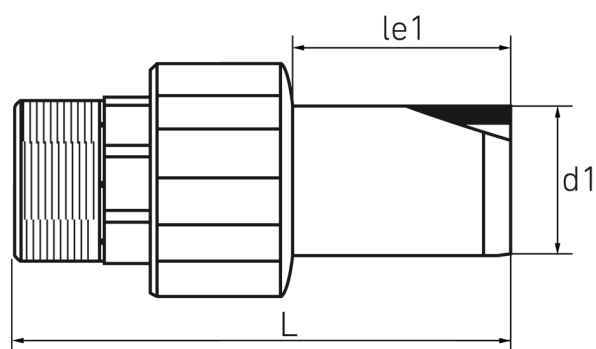

TRANSITION FITTING PE/ BRASS

male thread

PE100

SDR 11

Art. No.	d1 [mm]	le1 [mm]	L [mm]	kg
4150401100900000	90	80	149	1,7

For questions, please feel free to contact us at: Tel. + 49 281 98 414 - 0