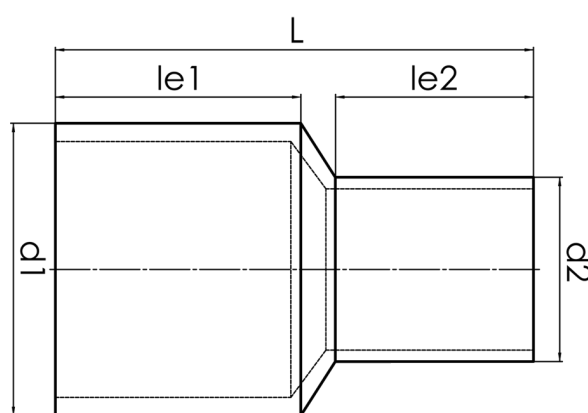

REDUCER CONCENTRIC

long spigot for butt- and electrofusion welding

PP

SDR 17,6

Art. No.	d1 [mm]	d2 [mm]	le1 [mm]	le2 [mm]	L [mm]	kg
4234201803150250	315	250	160	130	330	4,5

other dimensions and pressure classes on request