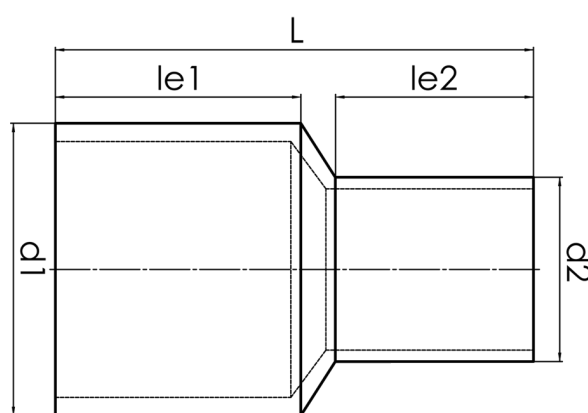

# REDUCER CONCENTRIC

long spigot for butt- and electrofusion welding

PP

## SDR 17,6

Art. No.	d1 [mm]	d2 [mm]	le1 [mm]	le2 [mm]	L [mm]	kg
4234201804000280	400	280	179	150	369	7,8

other dimensions and pressure classes on request

For questions, please feel free to contact us at: Tel. + 49 281 98 414 - 0