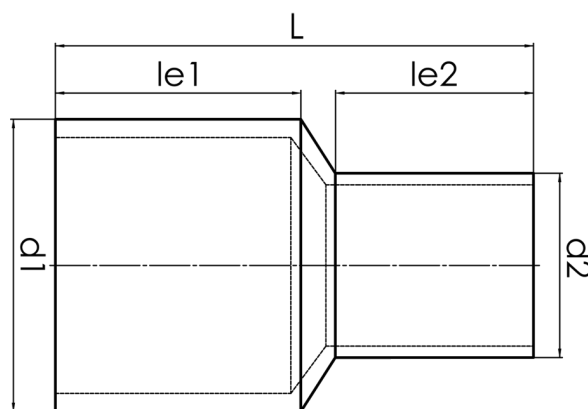

REDUCER CONCENTRIC

long spigot for butt- and electrofusion welding

PP

SDR 17,6

Art. No.	d1 [mm]	d2 [mm]	le1 [mm]	le2 [mm]	L [mm]	kg
4234201804500355	450	355	195	164	392	11,2

other dimensions and pressure classes on request