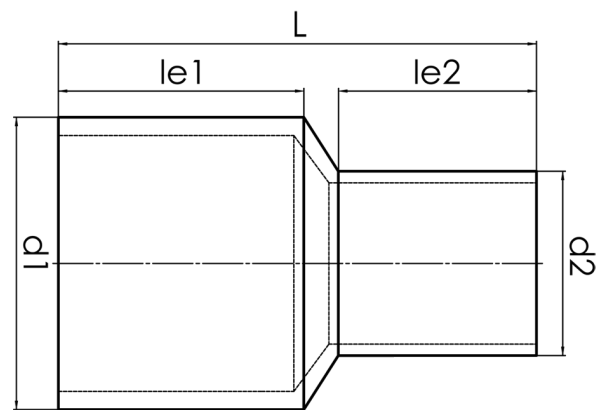

REDUCER CONCENTRIC

long spigot for butt- and electrofusion welding

PP

SDR 17,6

Art. No.	d1 [mm]	d2 [mm]	le1 [mm]	le2 [mm]	L [mm]	kg
4234201805000355	500	355	212	164	425	14,4

other dimensions and pressure classes on request