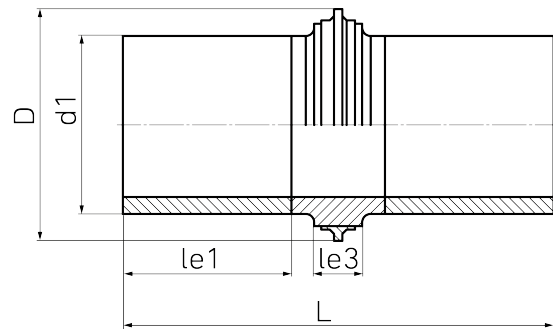

watertight till d 315 mm up to 3 bar, from d 355 mm up to 1 bar

PE100-RC

SDR 11

Art. No.	d1 [mm]	D [mm]	le1 [mm]	le3 [mm]	L [mm]	kg
4312341101100000	110	230	150	70	440	2,1

For questions, please feel free to contact us at: Tel. + 49 281 98 414 - 0