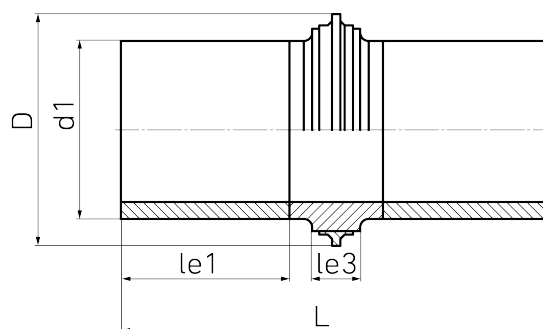

watertight till d 315 mm up to 3 bar, from d 355 mm up to 1 bar

PE100-RC

SDR 11

Art. No.	d1 [mm]	D [mm]	le1 [mm]	le3 [mm]	L [mm]	kg
4312341101800000	180	305	150	70	440	4,8

For questions, please feel free to contact us at: Tel. + 49 281 98 414 - 0