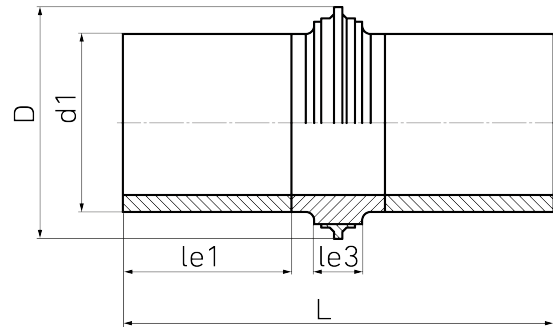

watertight till d 315 mm up to 3 bar, from d 355 mm up to 1 bar

PE100-RC

**SDR 11**

Art. No.	d1 [mm]	D [mm]	le1 [mm]	le3 [mm]	L [mm]	kg
4312341102000000	200	330	150	70	450	6

For questions, please feel free to contact us at: Tel. + 49 281 98 414 - 0