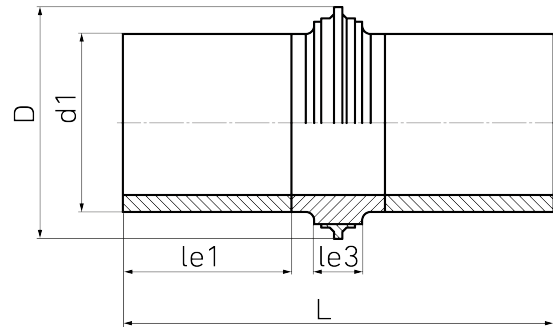

watertight till d 315 mm up to 3 bar, from d 355 mm up to 1 bar

PE100-RC

**SDR 11**

Art. No.	d1 [mm]	D [mm]	le1 [mm]	le3 [mm]	L [mm]	kg
4312341102500000	250	385	250	70	650	12,2

For questions, please feel free to contact us at: Tel. + 49 281 98 414 - 0