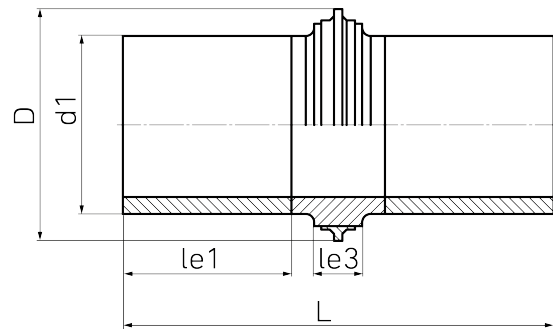

watertight till d 315 mm up to 3 bar, from d 355 mm up to 1 bar

PE100-RC

**SDR 11**

Art. No.	d1 [mm]	D [mm]	le1 [mm]	le3 [mm]	L [mm]	kg
4312341102800000	280	420	250	70	650	15,1

For questions, please feel free to contact us at: Tel. + 49 281 98 414 - 0