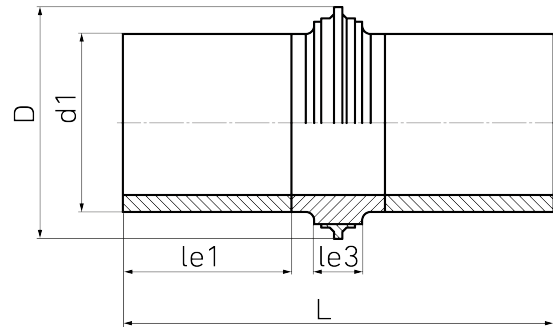

watertight till d 315 mm up to 3 bar, from d 355 mm up to 1 bar

PE100-RC

SDR 11

Art. No.	d1 [mm]	D [mm]	le1 [mm]	le3 [mm]	L [mm]	kg
4312341104000000	400	530	300	85	775	35,6

For questions, please feel free to contact us at: Tel. + 49 281 98 414 - 0