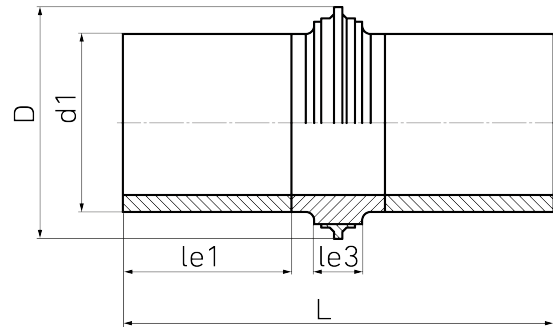

watertight till d 315 mm up to 3 bar, from d 355 mm up to 1 bar

PE100-RC

**SDR 11**

Art. No.	d1 [mm]	D [mm]	le1 [mm]	le3 [mm]	L [mm]	kg
4312341104500000	450	580	300	85	775	44,4

For questions, please feel free to contact us at: Tel. + 49 281 98 414 - 0