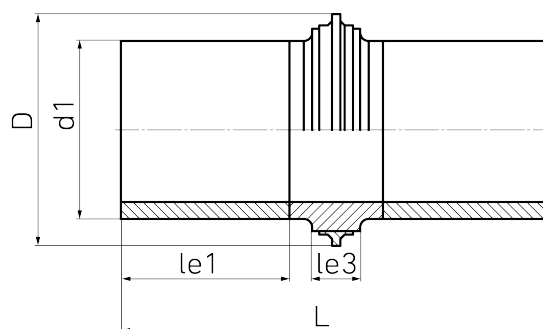

watertight till d 315 mm up to 3 bar, from d 355 mm up to 1 bar

PE100-RC

SDR 17

Art. No.	d1 [mm]	D [mm]	le1 [mm]	le3 [mm]	L [mm]	kg
4312341701100000	110	230	150	70	440	1,6

For questions, please feel free to contact us at: Tel. + 49 281 98 414 - 0