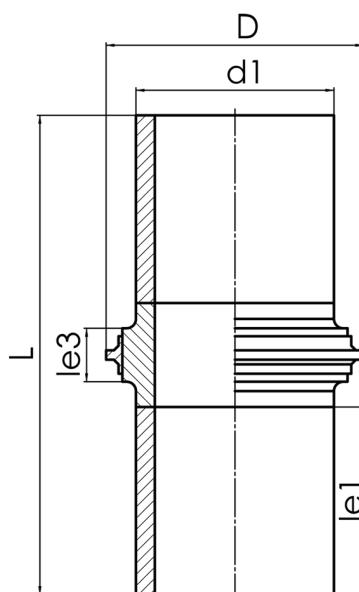

watertight till d 315 mm up to 3 bar, from d 355 mm up to 1 bar

PE100-RC

SDR 17

Art. No.	d1 [mm]	D [mm]	le1 [mm]	le3 [mm]	L [mm]	kg
4312341701800000	180	305	150	70	440	3,6

For questions, please feel free to contact us at: Tel. + 49 281 98 414 - 0