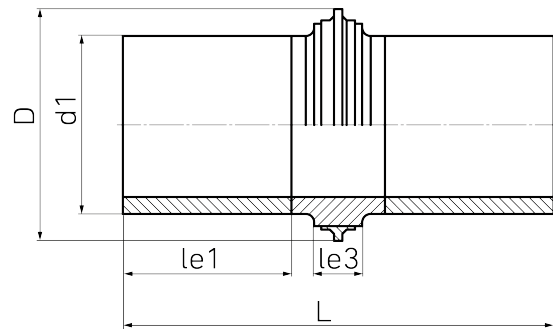

watertight till d 315 mm up to 3 bar, from d 355 mm up to 1 bar

PE100-RC

SDR 17

Art. No.	d1 [mm]	D [mm]	le1 [mm]	le3 [mm]	L [mm]	kg
4312341702250000	225	355	150	70	450	5,5

For questions, please feel free to contact us at: Tel. + 49 281 98 414 - 0