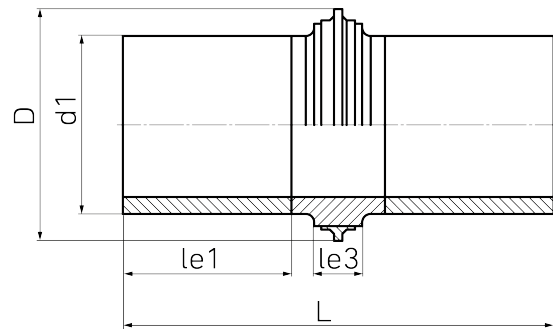

watertight till d 315 mm up to 3 bar, from d 355 mm up to 1 bar

PE100-RC

SDR 17

Art. No.	d1 [mm]	D [mm]	le1 [mm]	le3 [mm]	L [mm]	kg
4312341702800000	280	420	250	70	650	10,9

For questions, please feel free to contact us at: Tel. + 49 281 98 414 - 0