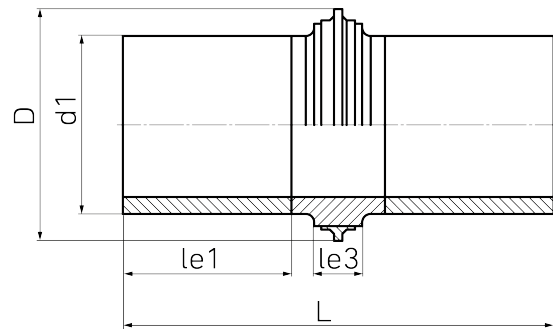

watertight till d 315 mm up to 3 bar, from d 355 mm up to 1 bar

PE100-RC

SDR 17

Art. No.	d1 [mm]	D [mm]	le1 [mm]	le3 [mm]	L [mm]	kg
4312341703150000	315	460	300	85	765	16,1

For questions, please feel free to contact us at: Tel. + 49 281 98 414 - 0