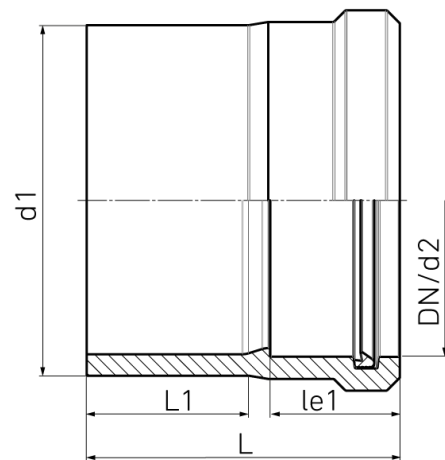

PE100-RC

SDR 11

Art. No.	DN [mm]	d1 [mm]	d2 [mm]	le1 [mm]	L [mm]	L1 [mm]	kg
4320601102250200	200	225	200	120	237	90	2,91

For questions, please feel free to contact us at: Tel. + 49 281 98 414 - 0