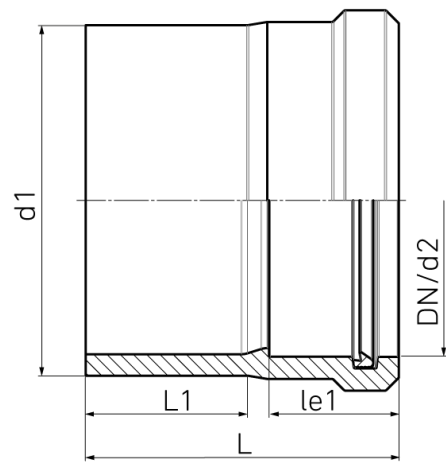

TRANSITION FITTING KG/HT-PIPE

PE100-RC

SDR 17

Art. No.	DN [mm]	d1 [mm]	d2 [mm]	le1 [mm]	L [mm]	L1 [mm]	kg
4320601702800250	250	280	250	139	285	125	4,51

For questions, please feel free to contact us at: Tel. + 49 281 98 414 - 0