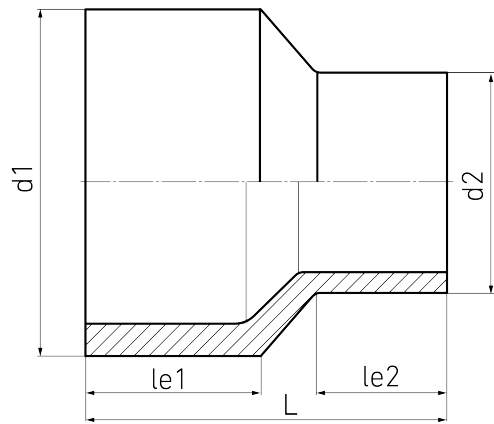

REDUCER CONCENTRIC

long spigot for butt- and electrofusion welding

PE100-RC

SDR 11

Art. No.	d1 [mm]	d2 [mm]	le1 [mm]	le2 [mm]	L [mm]	kg
4334201104500280	450	280	195	150	401	16,3

Other materials, dimensions and pressure classes on request