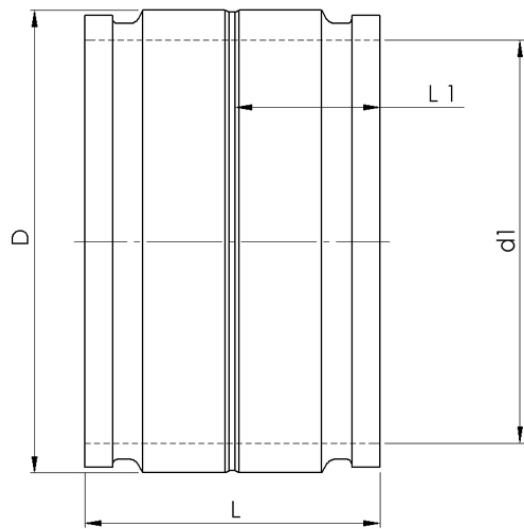

ELECTROFUSION COUPLER

two separate welding zones from d 500 mm
4,0 mm pin

PE100-RC

SDR 17

| Art. No. | d1 [mm] | D [mm] | L [mm] | kg |
|------------------|------------|-----------|-----------|-----|
| 4335201703150000 | 315 | 364 | 240 | 5,7 |

also suitable for SDR 21 applications
other dimensions, pressure classes and materials on request

For questions, please feel free to contact us at: Tel. + 49 281 98 414 - 0