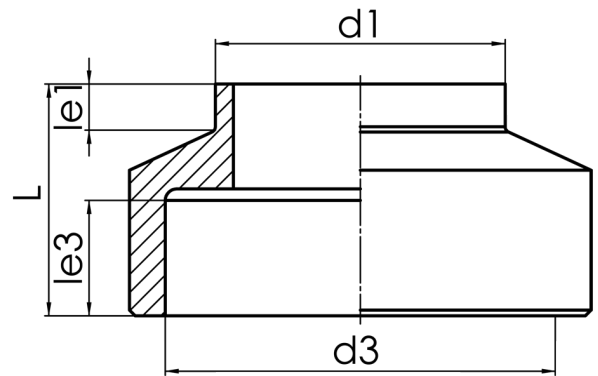

for use with joint ring (not included)

PE100-RC

SDR 11

Art. No.	d1 [mm]	d3 [mm]	le1 [mm]	le3 [mm]	L [mm]	L1 [mm]	kg
4350301101100000	110	159	40	100	200	123	3,2

For questions, please feel free to contact us at: Tel. + 49 281 98 414 - 0