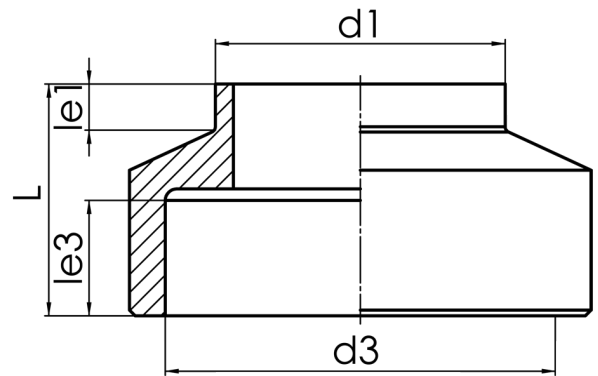

for use with joint ring (not included)

PE100-RC

SDR 11

Art. No.	d1 [mm]	d3 [mm]	le1 [mm]	le3 [mm]	L [mm]	L1 [mm]	kg
4350301101250000	125	191	40	100	200	122	3,5

For questions, please feel free to contact us at: Tel. + 49 281 98 414 - 0