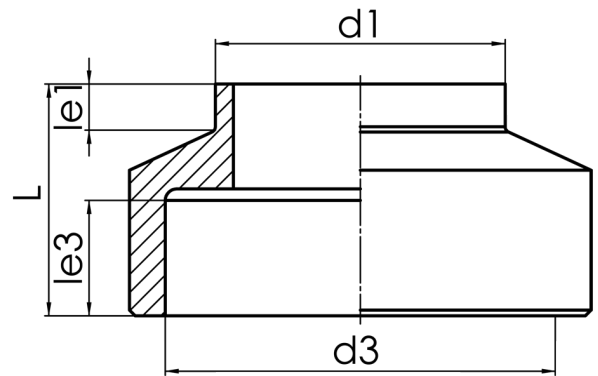

for use with joint ring (not included)

PE100-RC

SDR 11

Art. No.	d1 [mm]	d3 [mm]	le1 [mm]	le3 [mm]	L [mm]	L1 [mm]	kg
4350301101400000	140	191	40	100	200	120	3,5

For questions, please feel free to contact us at: Tel. + 49 281 98 414 - 0