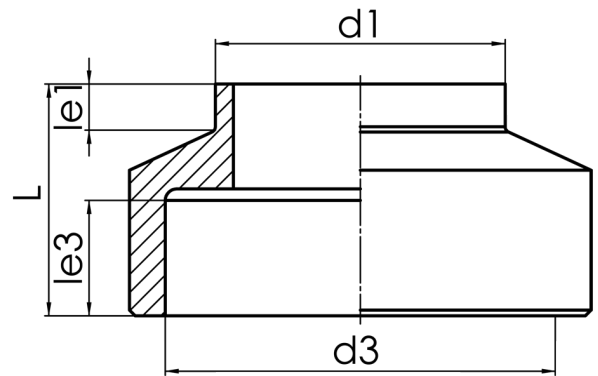

for use with joint ring (not included)

PE100-RC

SDR 11

Art. No.	d1 [mm]	d3 [mm]	le1 [mm]	le3 [mm]	L [mm]	L1 [mm]	kg
4350301102250000	225	278	40	100	200	131	7,1

For questions, please feel free to contact us at: Tel. + 49 281 98 414 - 0