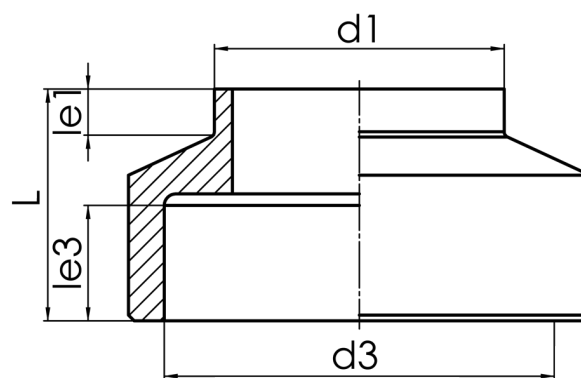

for use with joint ring (not included)

PE100-RC

SDR 17

Art. No.	d1 [mm]	d3 [mm]	le1 [mm]	le3 [mm]	L [mm]	L1 [mm]	kg
4350301701100000	110	159	40	100	200	123	3,1

For questions, please feel free to contact us at: Tel. + 49 281 98 414 - 0