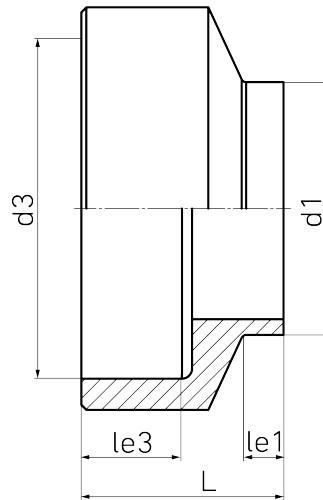

for use with joint ring (not included)

PE100-RC

SDR 17

Art. No.	d1 [mm]	d3 [mm]	le1 [mm]	le3 [mm]	L [mm]	L1 [mm]	kg
4350301701250000	125	191	40	100	200	122	3,4

For questions, please feel free to contact us at: Tel. + 49 281 98 414 - 0