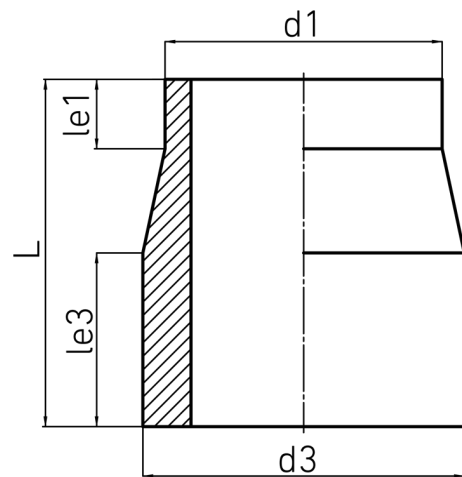

TRANSITION FITTING PE/ STONEWARE

PE100-RC

SDR 11

Art. No.	d1 [mm]	d3 [mm]	le1 [mm]	le3 [mm]	L [mm]	kg
4350351101800000	180	186	40	100	200	1,9

For questions, please feel free to contact us at: Tel. + 49 281 98 414 - 0