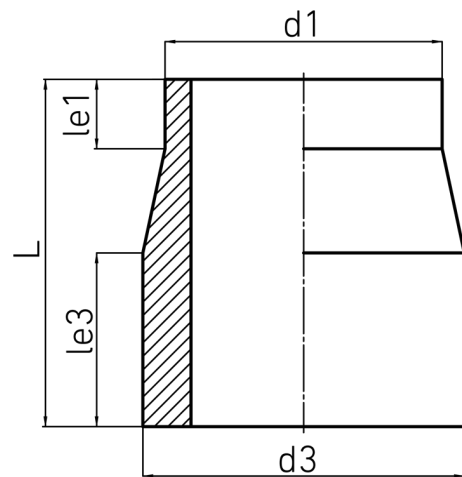

TRANSITION FITTING PE/ STONEWARE

PE100-RC

SDR 11

Art. No.	d1 [mm]	d3 [mm]	le1 [mm]	le3 [mm]	L [mm]	kg
4350351102500000	250	296	40	100	200	5,6

For questions, please feel free to contact us at: Tel. + 49 281 98 414 - 0