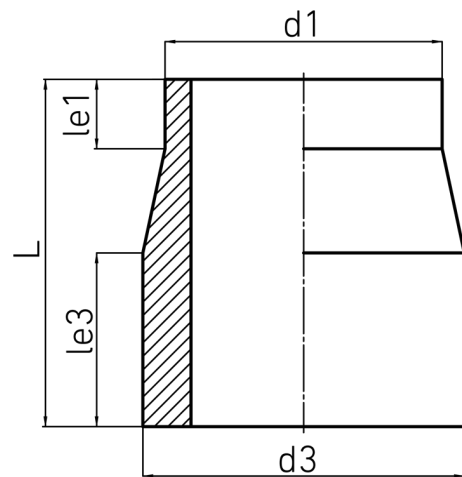

TRANSITION FITTING PE/ STONEWARE

PE100-RC

SDR 11

Art. No.	d1 [mm]	d3 [mm]	le1 [mm]	le3 [mm]	L [mm]	kg
4350351102800000	280	296	40	100	200	4,9

For questions, please feel free to contact us at: Tel. + 49 281 98 414 - 0