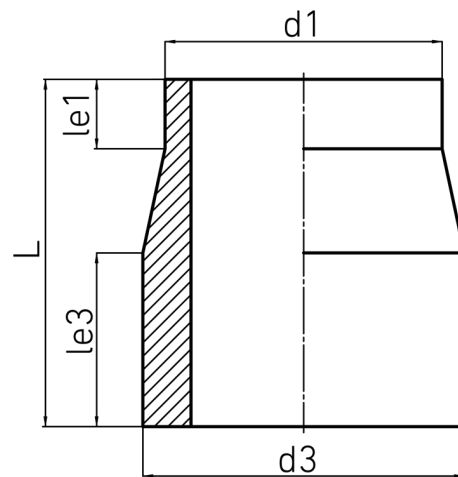

TRANSITION FITTING PE/ STONEWARE

PE100-RC

SDR 17

Art. No.	d1 [mm]	d3 [mm]	le1 [mm]	le3 [mm]	L [mm]	kg
4350351701600000	160	186	40	100	200	1,7

For questions, please feel free to contact us at: Tel. + 49 281 98 414 - 0