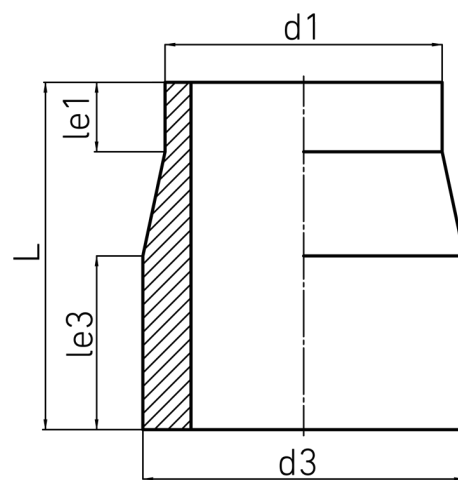

TRANSITION FITTING PE/ STONEWARE

PE100-RC

SDR 17

Art. No.	d1 [mm]	d3 [mm]	le1 [mm]	le3 [mm]	L [mm]	kg
4350351702500000	250	296	40	100	200	4,6

For questions, please feel free to contact us at: Tel. + 49 281 98 414 - 0