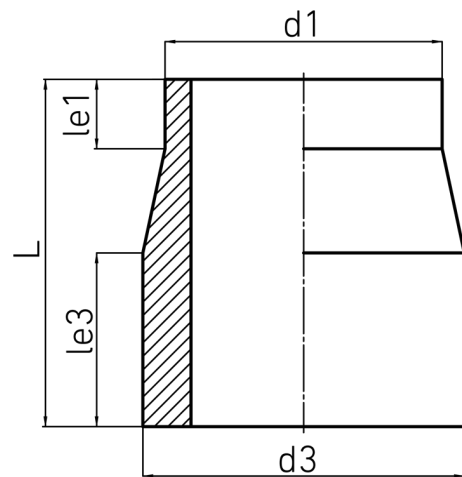

# TRANSITION FITTING PE/ STONEWARE

PE100-RC

## SDR 17

Art. No.	d1 [mm]	d3 [mm]	le1 [mm]	le3 [mm]	L [mm]	kg
4350351703550000	355	404	40	100	200	7,9

For questions, please feel free to contact us at: Tel. + 49 281 98 414 - 0