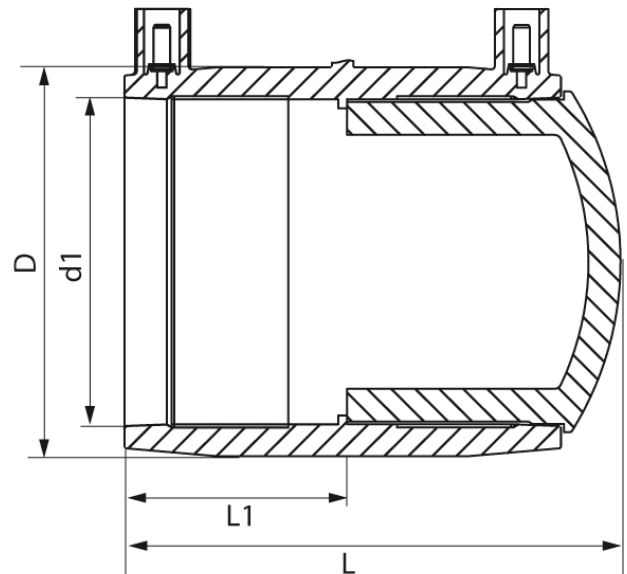

4,0 mm pin

PE100

**SDR 17**

Art. No.	d1 [mm]	D [mm]	L [mm]	L1 [mm]	kg
4434581702250000	225	267	280	100	4,2

Other materials, dimensions and pressure classes on request

For questions, please feel free to contact us at: Tel. + 49 281 98 414 - 0