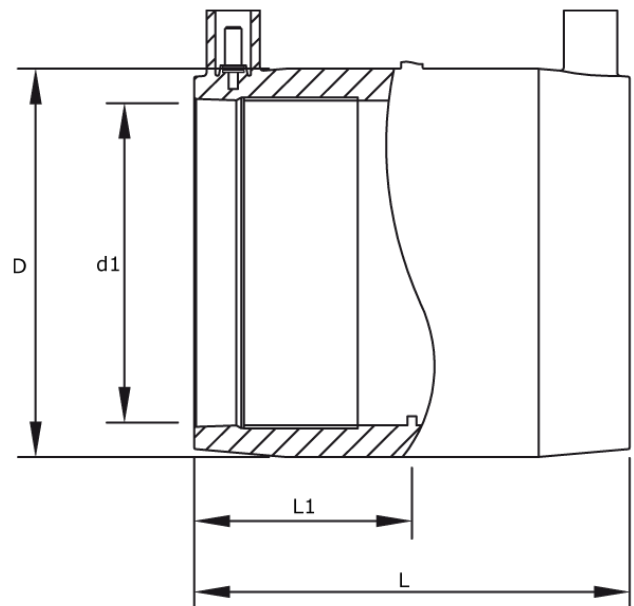

# ELECTROFUSION COUPLER

4,0 mm pin

PE100

## SDR 7,4

Art. No.	d1 [mm]	D [mm]	L [mm]	kg
4435300801100000	110	70	140	0,8

also suitable for SDR 9 applications  
 other dimensions, pressure classes and materials on request  
 \* only valid for the Russian market