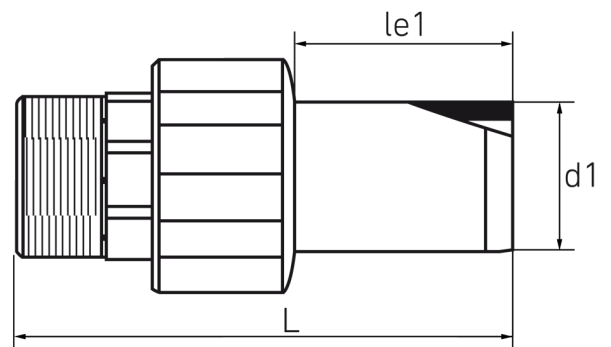

TRANSITION FITTING PE/ BRASS

male thread

PE100

SDR 11

Art. No.	d1 [mm]	le1 [mm]	L [mm]	kg
4450401100250000	25	45	94	0,2

For questions, please feel free to contact us at: Tel. + 49 281 98 414 - 0