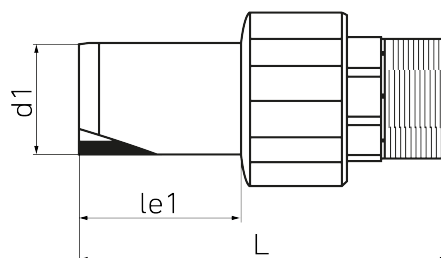

TRANSITION FITTING PE/ BRASS

male thread

PE100

SDR 11

Art. No.	d1 [mm]	le1 [mm]	L [mm]	kg
4450401100320000	32	56	106	0,3

For questions, please feel free to contact us at: Tel. + 49 281 98 414 - 0