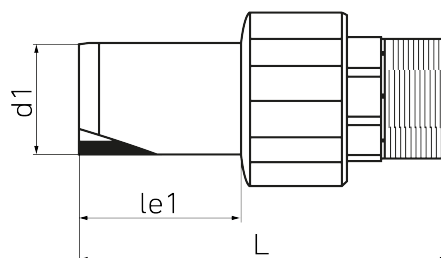

# TRANSITION FITTING PE/ BRASS

male thread

PE100

## SDR 11

Art. No.	d1 [mm]	le1 [mm]	L [mm]	kg
4450401100400000	40	57	123	0,4

For questions, please feel free to contact us at: Tel. + 49 281 98 414 - 0