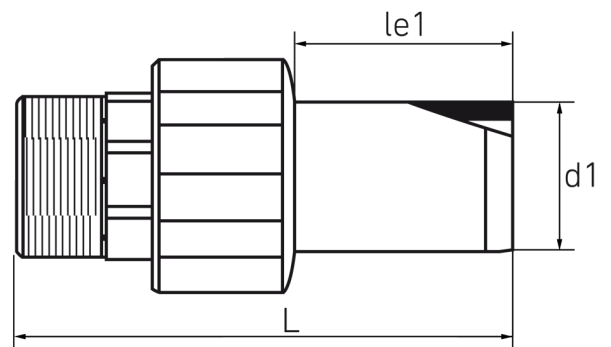

# TRANSITION FITTING PE/ BRASS

male thread

PE100

## SDR 11

Art. No.	d1 [mm]	le1 [mm]	L [mm]	kg
4450401100400000	40	57	123	0,4

For questions, please feel free to contact us at: Tel. + 49 281 98 414 - 0