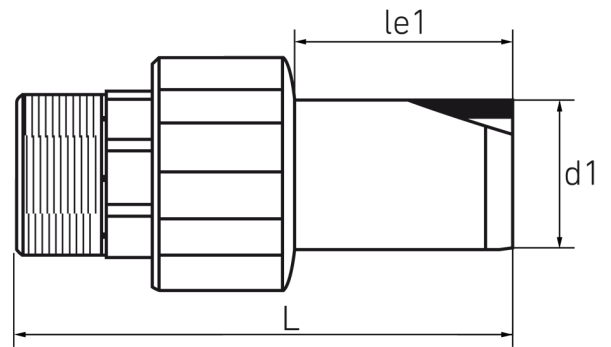

TRANSITION FITTING PE/ BRASS

male thread

PE100

SDR 11

Art. No.	d1 [mm]	le1 [mm]	L [mm]	kg
4450401100500000	50	57	126	0,5

For questions, please feel free to contact us at: Tel. + 49 281 98 414 - 0