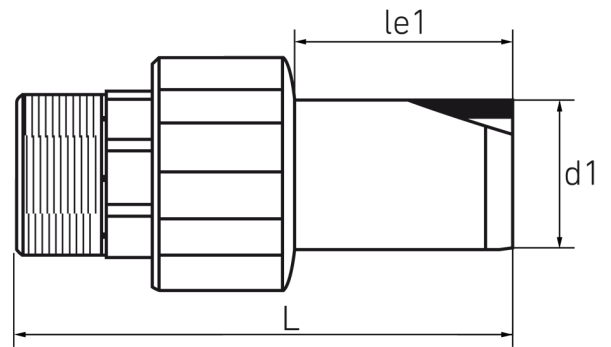

TRANSITION FITTING PE/ BRASS

male thread

PE100

SDR 11

Art. No.	d1 [mm]	le1 [mm]	L [mm]	kg
4450421101100400	110	88	202	2,9

For questions, please feel free to contact us at: Tel. + 49 281 98 414 - 0