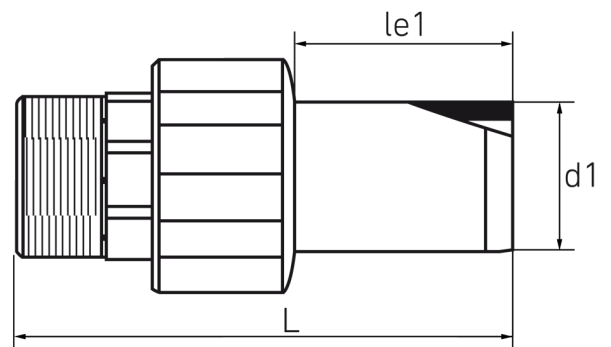

TRANSITION FITTING PE/ BRASS

male thread

PE100

SDR 11

Art. No.	d1 [mm]	le1 [mm]	L [mm]	kg
4450421101250400	125	92	202	3

For questions, please feel free to contact us at: Tel. + 49 281 98 414 - 0