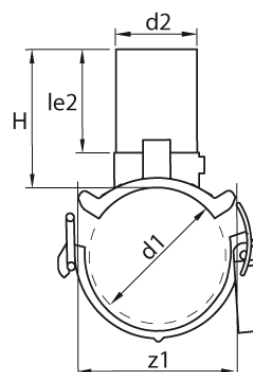

BRANCH SADDLE FOR DISTRIBUTION LINES

4 mm Pin
with reinforced lower part
Pressure ratings: Water 16 bar / Gas 10 bar

PE100

Art. No.	d1 [mm]	d2 [mm]	le2 [mm]	L [mm]	z1 [mm]	H [mm]	VE	kg
4470101100630063	63	63	75	147	119	115	10	0,5