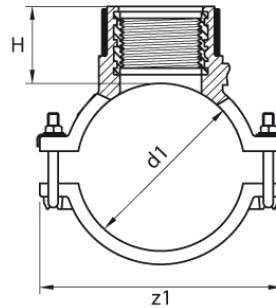

outlet with female thread
 4 mm Pin
 Pressure ratings: Water 16 bar / Gas 10 bar

PE100

Art. No.	d1 [mm]	Rp [mm]	L [mm]	z1 [mm]	H [mm]	VE	kg
4470101101100112	110	1 1/2"	166	180	56	2	2,4

For questions, please feel free to contact us at: Tel. + 49 281 98 414 - 0