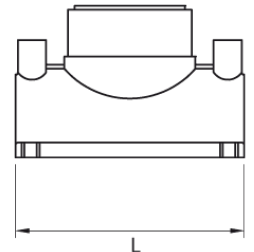

outlet with female thread
 4 mm Pin
 Pressure ratings: Water 16 bar / Gas 10 bar

PE100

Art. No.	d1 [mm]	Rp [mm]	L [mm]	z1 [mm]	H [mm]	VE	kg
4470101101100112	110	1 1/2"	166	180	56	2	2,4

For questions, please feel free to contact us at: Tel. + 49 281 98 414 - 0