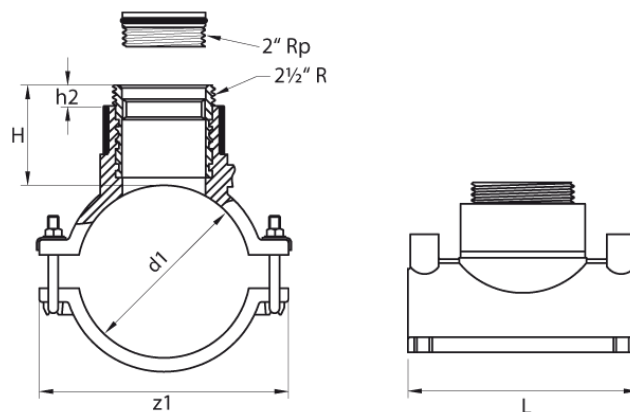

# BALLOON SADDLE

outlet with male thread  
 4 mm Pin  
 Supplied as a kit consisting of: Balloon Saddle, plug and cap  
 Pressure ratings: Water PN 16 / Gas 10 bar

PE100

Art. No.	d1 [mm]	L [mm]	z1 [mm]	H [mm]	h2 [mm]	VE	kg
4470101101250212	125	166	180	72,5	15	2	2,29