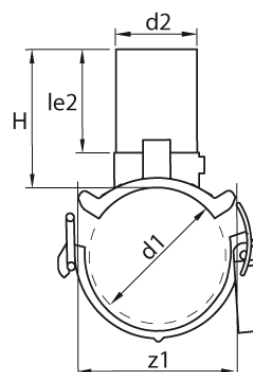

BRANCH SADDLE FOR DISTRIBUTION LINES

4 mm Pin
with reinforced lower part
Pressure ratings: Water 16 bar / Gas 10 bar

PE100

Art. No.	d1 [mm]	d2 [mm]	le2 [mm]	L [mm]	z1 [mm]	H [mm]	VE	kg
4470101101800063	180	63	75	147	122	125	10	0,7