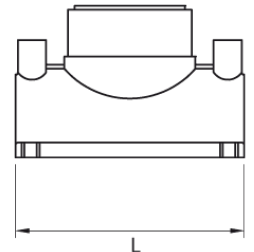

outlet with female thread
 4 mm Pin
 Pressure ratings: Water 16 bar / Gas 10 bar

PE100

| Art. No. | d1 [mm] | Rp [mm] | L [mm] | z1 [mm] | H [mm] | VE | kg |
|------------------|------------|------------|-----------|------------|-----------|----|-----|
| 4470101101800200 | 180 | 2" | 215 | 236 | 74 | 2 | 2,8 |