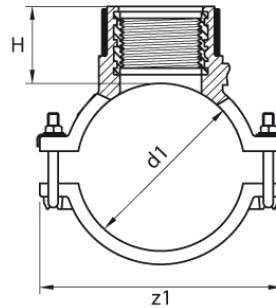

outlet with female thread
 4 mm Pin
 Pressure ratings: Water 16 bar / Gas 10 bar

PE100

| Art. No. | d1 [mm] | Rp [mm] | L [mm] | z1 [mm] | H [mm] | VE | kg |
|------------------|------------|------------|-----------|------------|-----------|----|-----|
| 4470101101800200 | 180 | 2" | 215 | 236 | 74 | 2 | 2,8 |