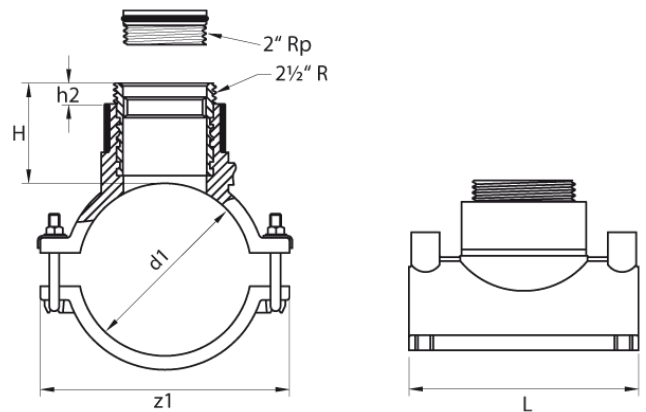

# BALLOON SADDLE

outlet with male thread  
 4 mm Pin  
 Supplied as a kit consisting of: Balloon Saddle, plug and cap  
 Pressure ratings: Water PN 16 / Gas 10 bar

PE100

Art. No.	d1 [mm]	L [mm]	z1 [mm]	H [mm]	h2 [mm]	VE	kg
4470101101800212	180	215	236	74	15	2	2,98