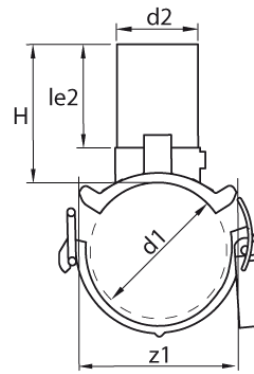

# BRANCH SADDLE FOR DISTRIBUTION LINES

4 mm Pin  
with reinforced lower part  
Pressure ratings: Water 16 bar / Gas 10 bar

PE100

Art. No.	d1 [mm]	d2 [mm]	le2 [mm]	L [mm]	z1 [mm]	H [mm]	VE	kg
4470101102000063	200	63	75	147	122	125	10	0,7